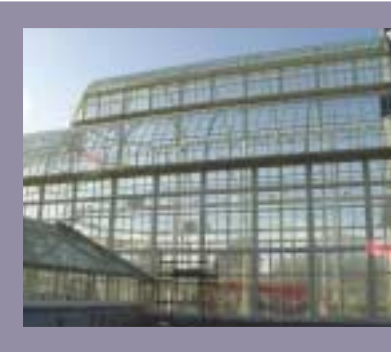

Some recent projects:
Entrance canopies at Dublin Zoo and Castle Arch Hotel, Trim, Co. Meath. Entrance feature at The Glenroyal Hotel & Leisure Club, Maynooth, Co. Kildare and sash window reinforcement frames and windposts at The Botanic Gardens, Tropical Plant House, Dublin.